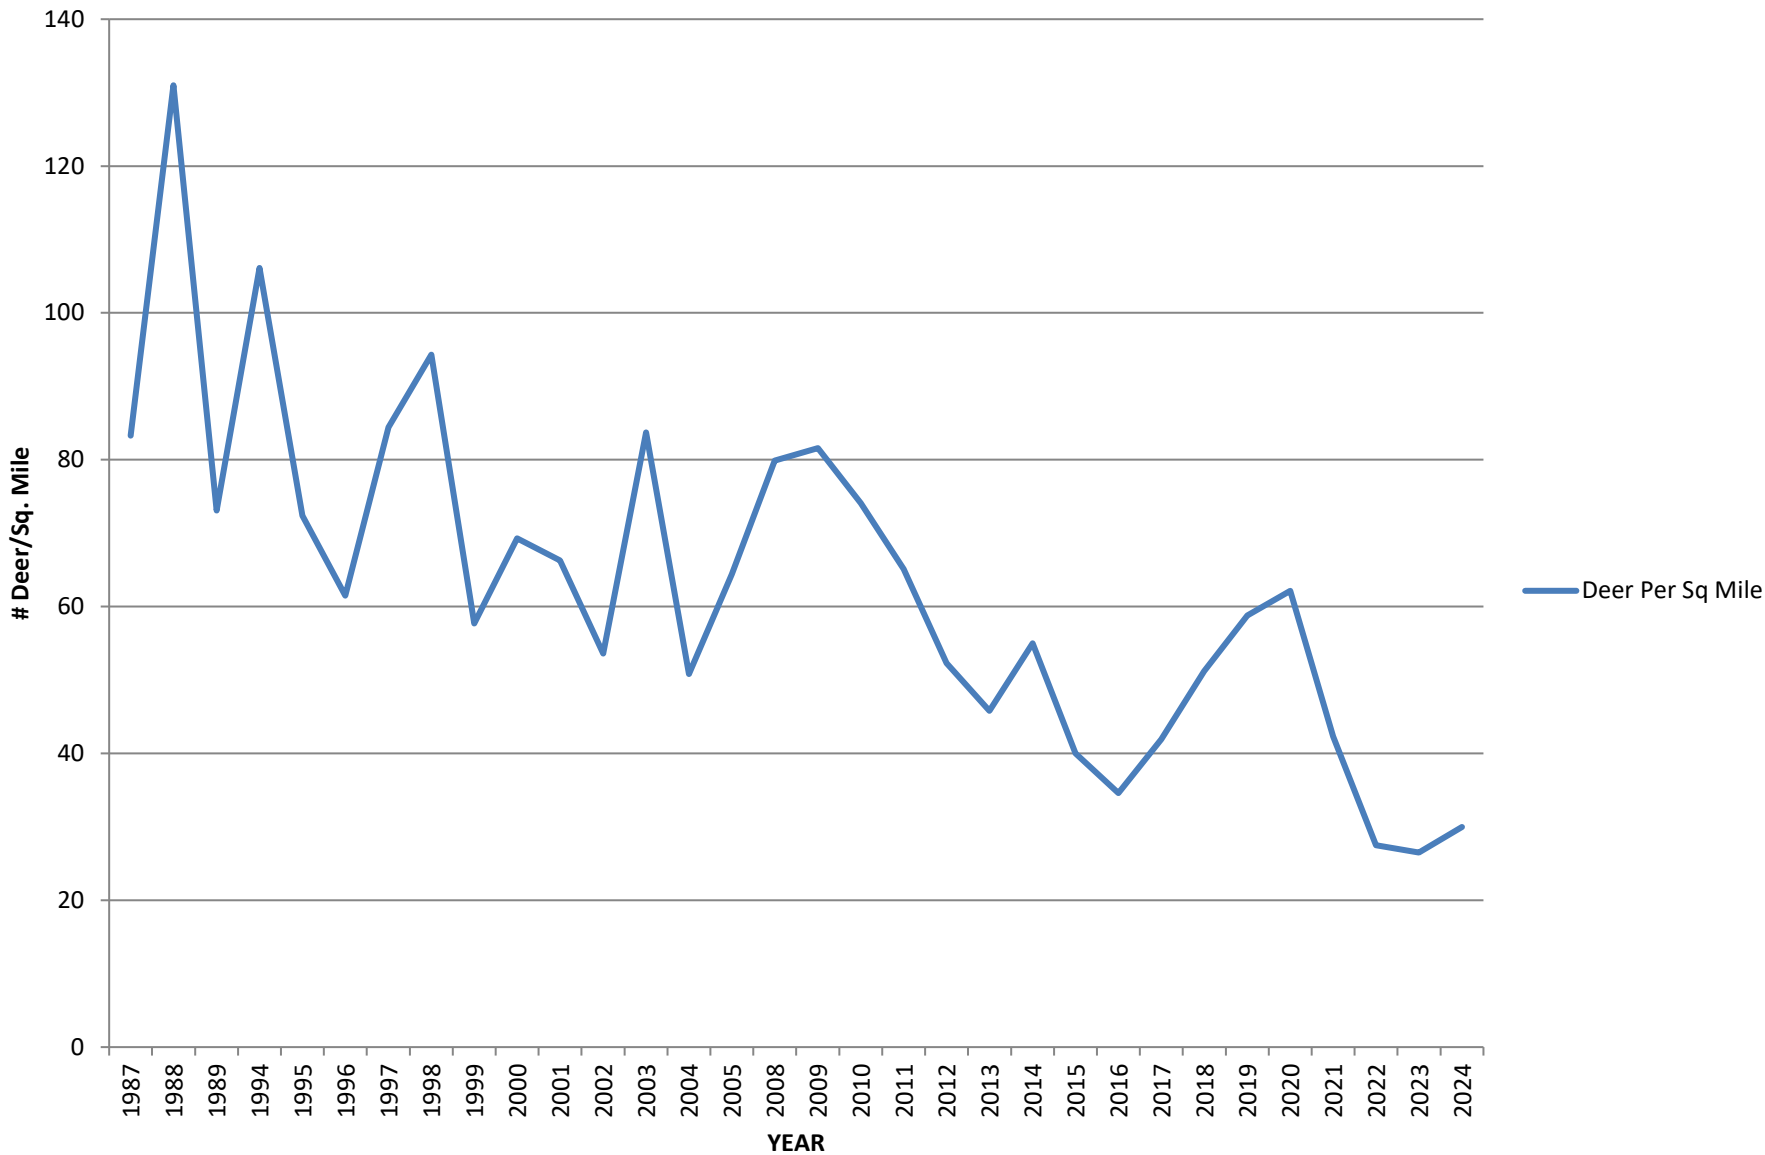

Population Estimate 1987-2024

Deer/Sq. Mile