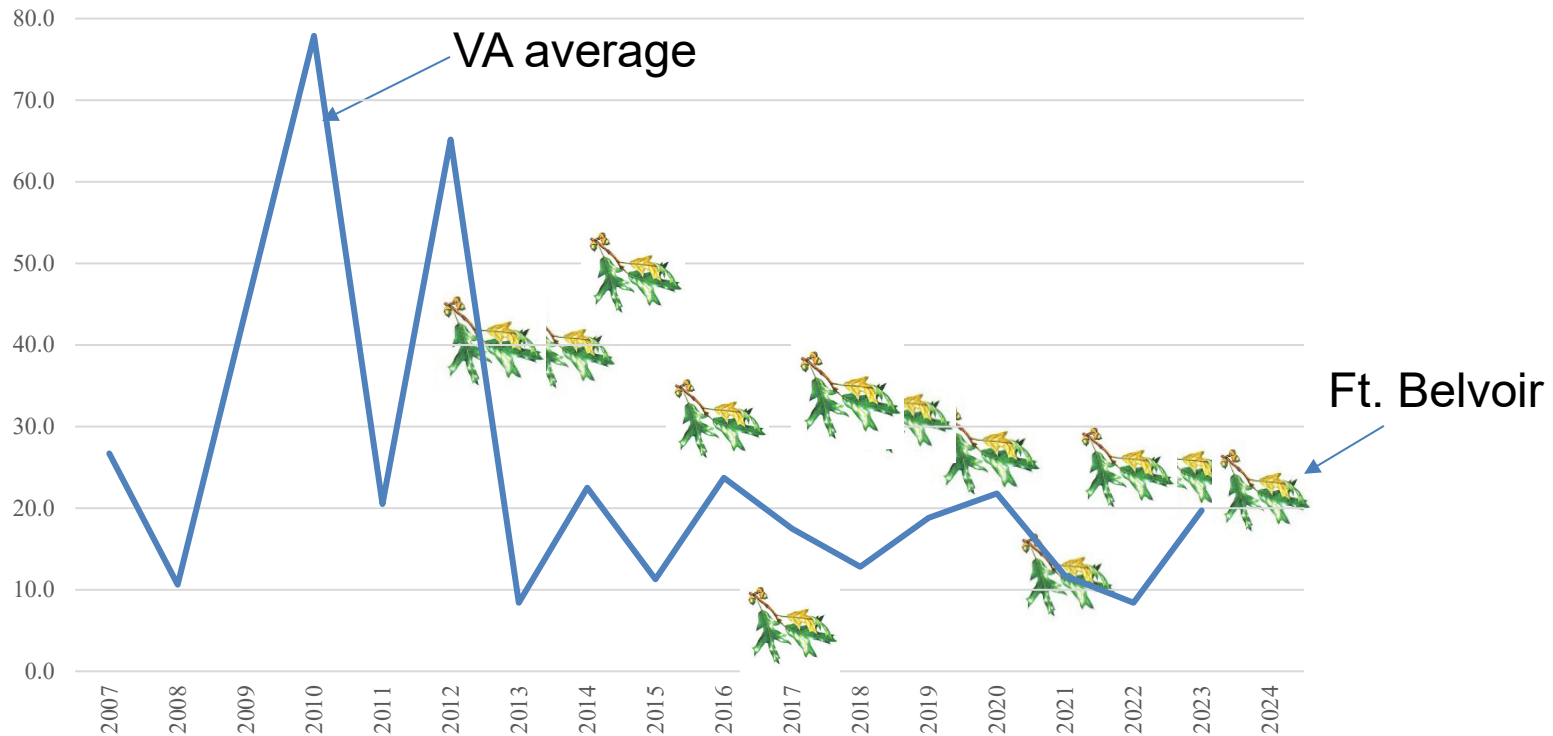

Highest Total Daily Trophy Harvest (7+ points)	
Nov 8	6
Nov 2, 13	4
Oct 12,19,31, Nov 3,5,7,9, 11,14	3

# Population Estimate 1987-2024

Deer/Sq. Mile

# Mast Survey- Virginia

Red Oak Group

Percent of crown with acorns

White Oak Group

Percent  
of  
crown  
with  
acorns