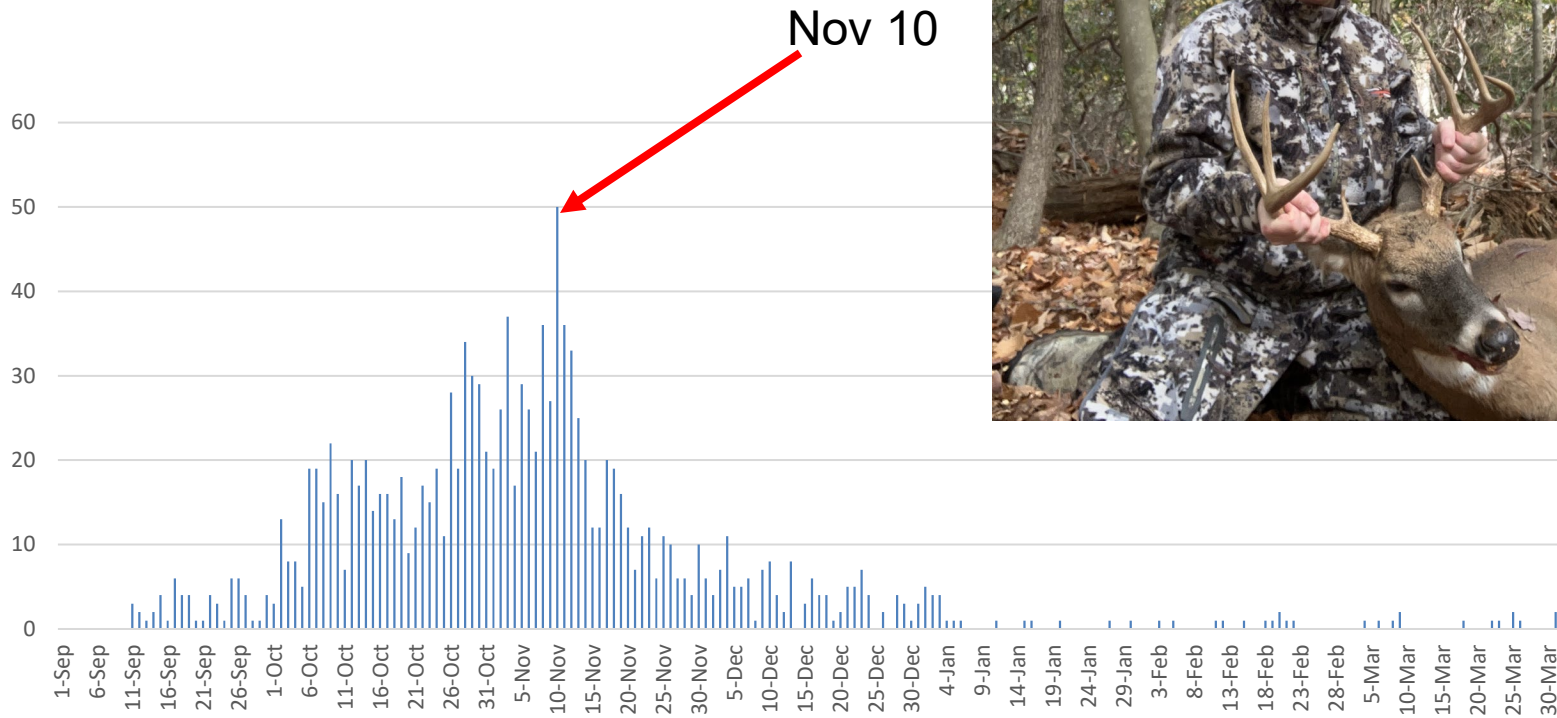

Daily Buck Harvest 1998-present

■ Total

Top Harvest Days 2019-2024

Highest Total Daily Buck Harvest	
Day	#
Nov 8	9
Nov 13	8
Nov 9	7
Oct 31	6

When should I hunt?
When is the rut?
When should I take vacation?

Highest Total Daily Deer Harvest	
Day	#
Nov 13	10
Nov 9	8
Oct 31, Nov 5	7
Nov 3,7,8	6

Highest Total Daily Trophy Harvest (7+ points)	
Nov 8	6
Nov 2, 13	4
Oct 12,19,31, Nov 3,5,7,9, 11,14	3