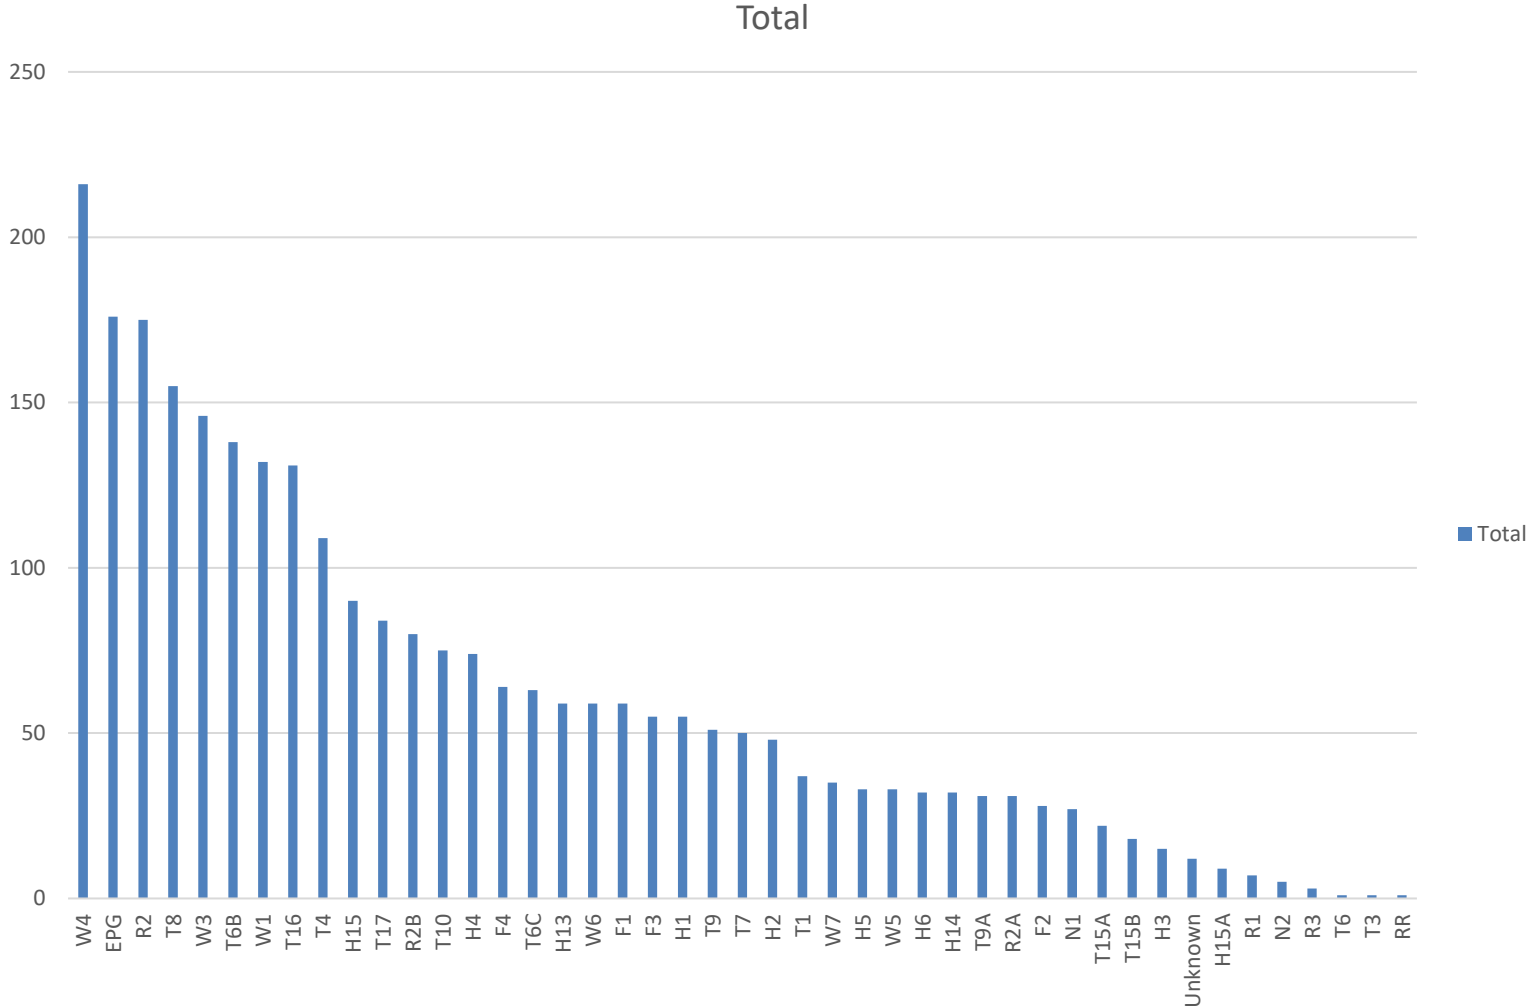

# Total Harvest

# Harvest by Area 1998- Present

Highest Total Daily Trophy Harvest (7+ points)	
Nov 8	6
Nov 2, 13	4
Oct 12,19,31, Nov 3,5,7,9, 11,14	3