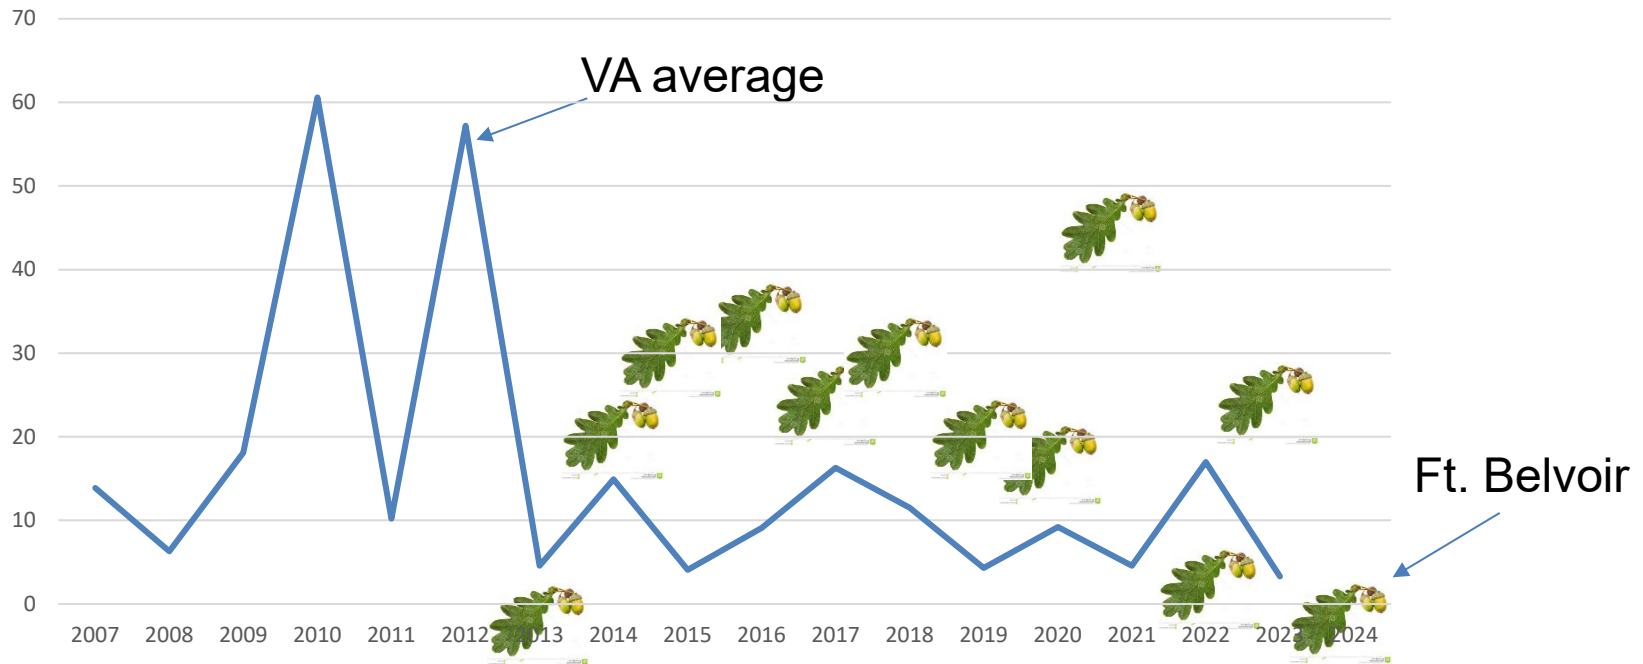

Highest Total Daily Trophy Harvest (7+ points)	
Nov 8	6
Nov 2, 13	4
Oct 12,19,31, Nov 3,5,7,9, 11,14	3

# Population Estimate 1987-2024

Deer/Sq. Mile

# Mast Survey- Virginia

Red Oak Group

Percent of crown with acorns

White Oak Group

Percent  
of  
crown  
with  
acorns