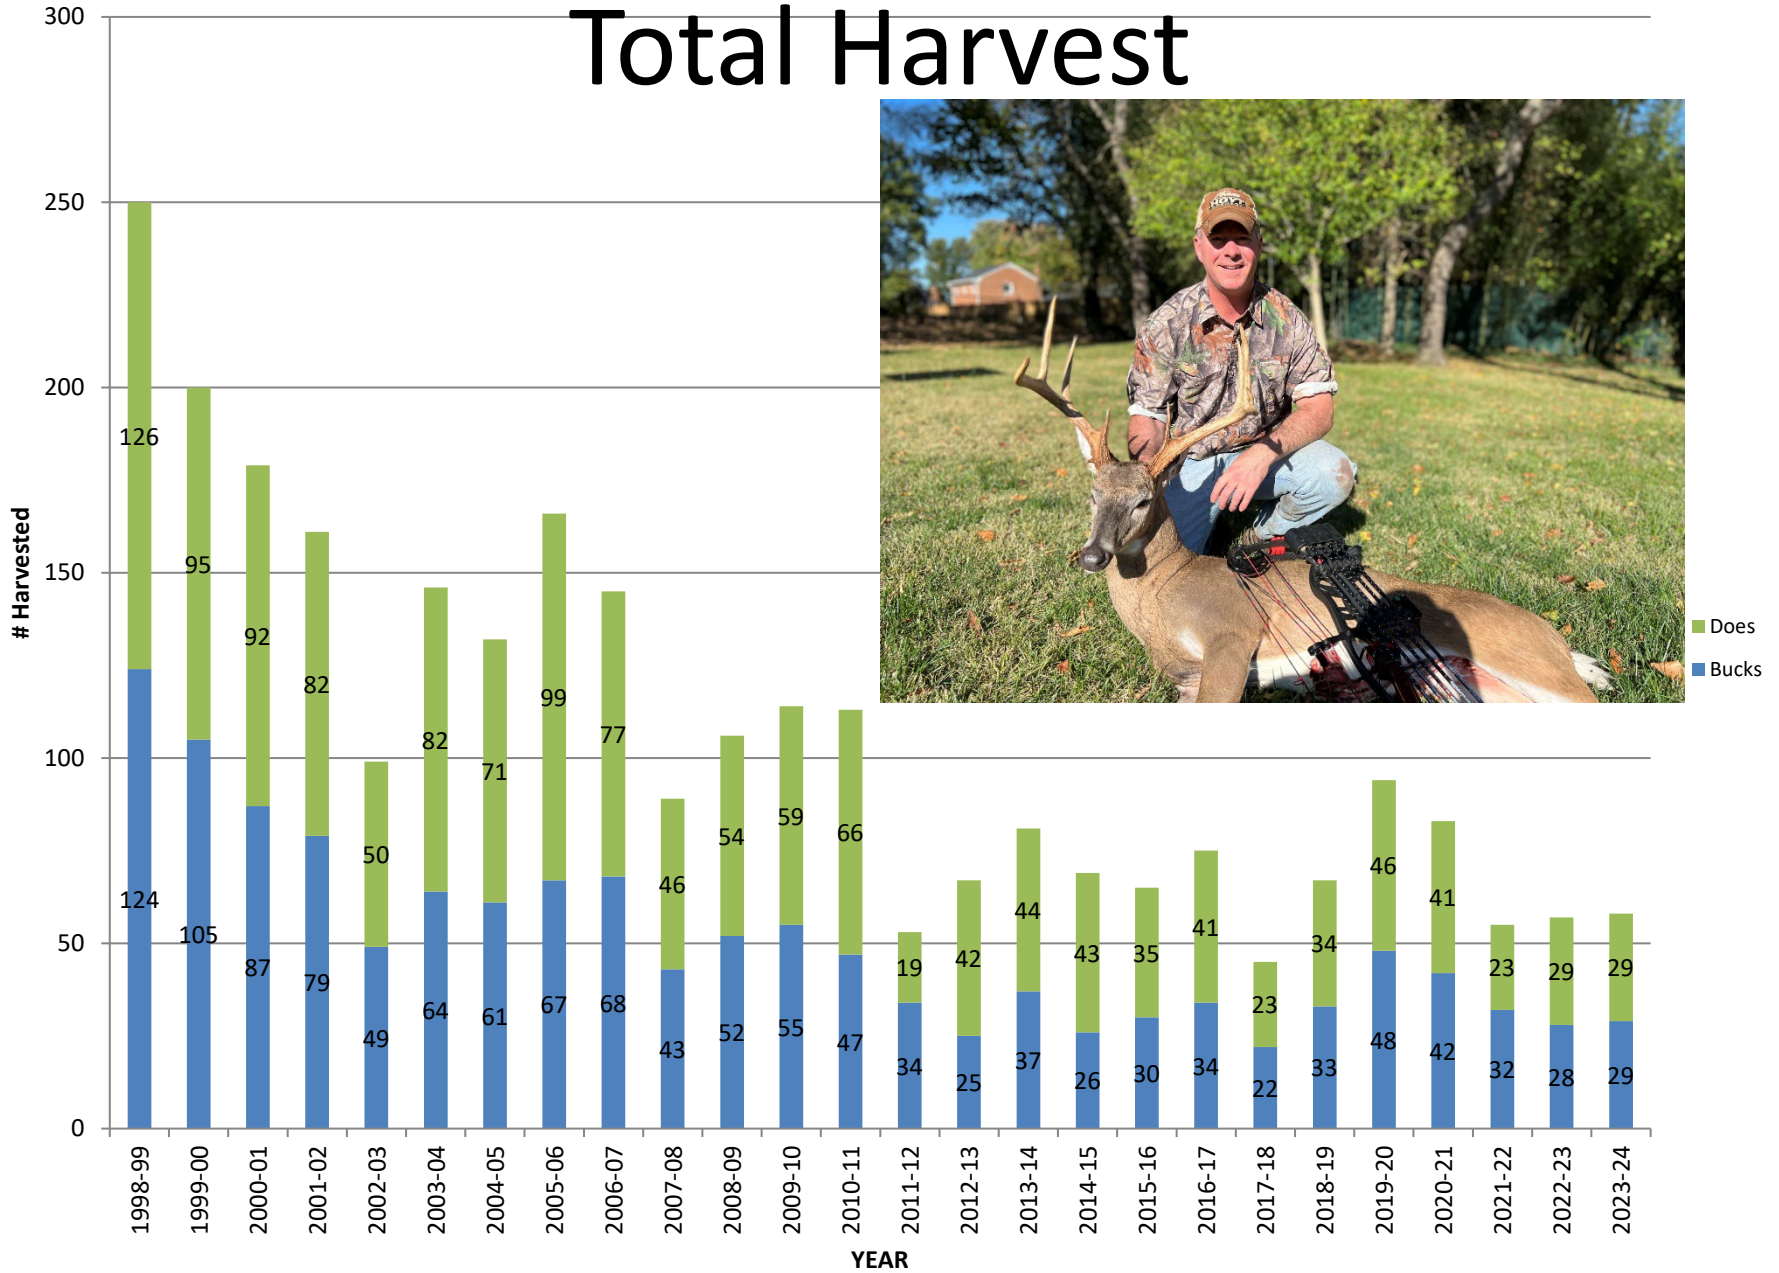

## Harvest Data

Kevin Walter

Natural Resources Specialist

Ft. Belvoir- Conservation Branch

September 2024

# Total Harvest

# Harvest by Area 1998- Present

Highest Total Daily Trophy Harvest (7+ points)	
Nov 8	6
Nov 2, 13	4
Oct 12,19,31, Nov 3,5,7,9, 11,14	3